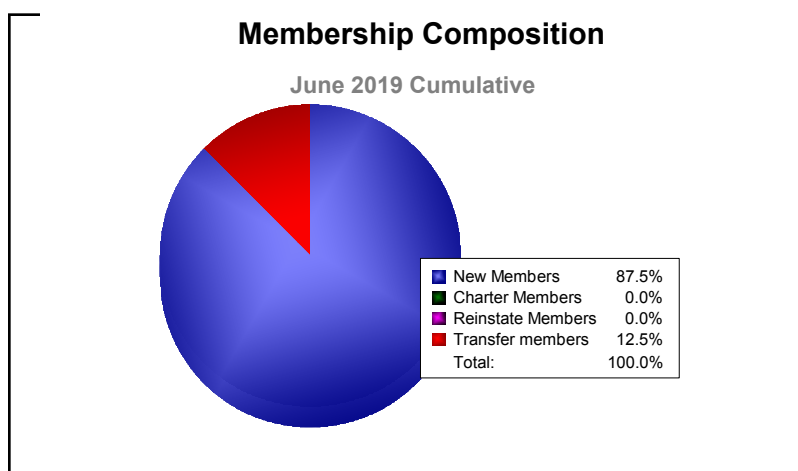

Year	New Clubs	Dropped Clubs	Gain/ Loss Clubs	New Members	Charter Members	Reinstate Members	Transfer Members	Total Member Added	Total Members Dropped	Gain/ Loss Members
2014-2015	0	0	0	5	0	0	0	5	-3	2
2015-2016	0	0	0	8	0	0	0	8	-4	4
2016-2017	0	0	0	2	0	0	0	2	-2	0
2017-2018	0	0	0	4	0	0	0	4	-3	1
2018-2019	0	0	0	7	0	0	1	8	-2	6
Average	0	0	0	5	0	0	0	5	-3	3

Year	New Clubs	Dropped Clubs	Gain/ Loss Clubs	New Members	Charter Members	Reinstate Members	Transfer Members	Total Member Added	Total Members Dropped	Gain/ Loss Members
2014-2015	0	-1	-1	84	0	4	0	88	-91	-3
2015-2016	0	0	0	57	2	5	1	65	-79	-14
2016-2017	0	0	0	68	1	5	1	75	-69	6
2017-2018	0	0	0	84	0	1	1	86	-61	25
2018-2019	0	0	0	53	1	2	1	57	-83	-26
Average	0	0	0	69	1	3	1	74	-77	-2