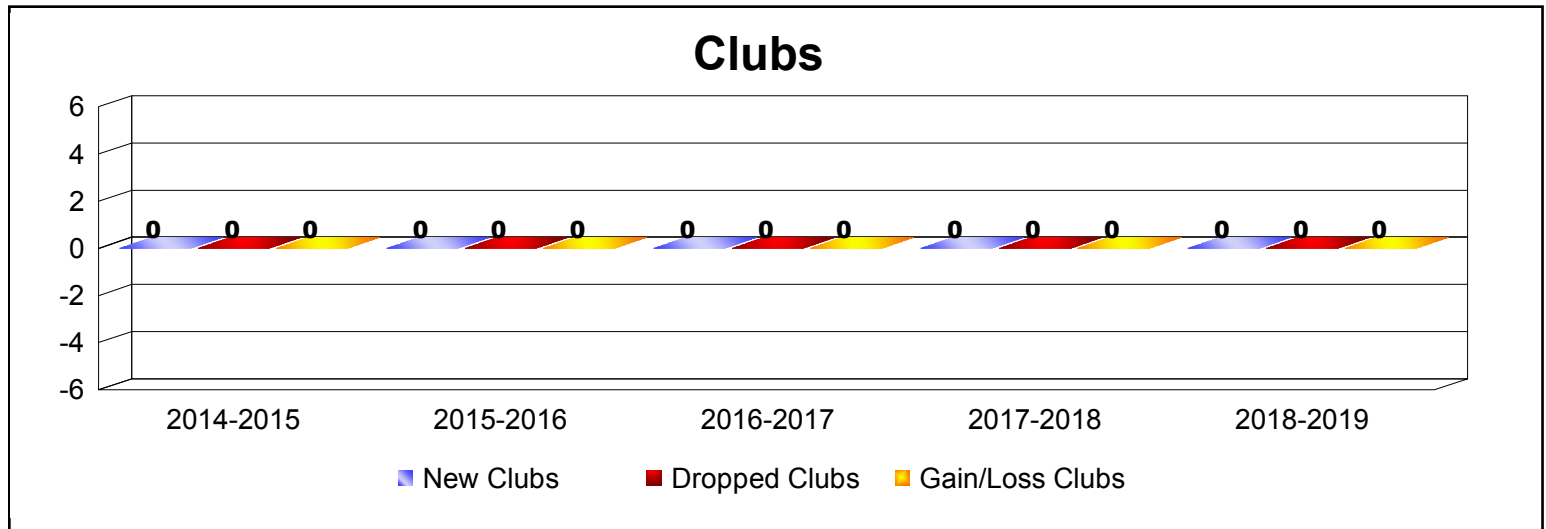

Year	New Clubs	Dropped Clubs	Gain/ Loss Clubs	New Members	Charter Members	Reinstate Members	Transfer Members	Total Member Added	Total Members Dropped	Gain/ Loss Members
2014-2015	0	0	0	5	0	0	0	5	-3	2
2015-2016	0	0	0	8	0	0	0	8	-4	4
2016-2017	0	0	0	2	0	0	0	2	-2	0
2017-2018	0	0	0	4	0	0	0	4	-3	1
2018-2019	0	0	0	7	0	0	1	8	-2	6
Average	0	0	0	5	0	0	0	5	-3	3

Year	New Clubs	Dropped Clubs	Gain/ Loss Clubs	New Members	Charter Members	Reinstate Members	Transfer Members	Total Member Added	Total Members Dropped	Gain/ Loss Members
2014-2015	0	-1	-1	84	0	4	0	88	-91	-3
2015-2016	0	0	0	57	2	5	1	65	-79	-14
2016-2017	0	0	0	68	1	5	1	75	-69	6
2017-2018	0	0	0	84	0	1	1	86	-61	25
2018-2019	0	0	0	53	1	2	1	57	-83	-26
Average	0	0	0	69	1	3	1	74	-77	-2