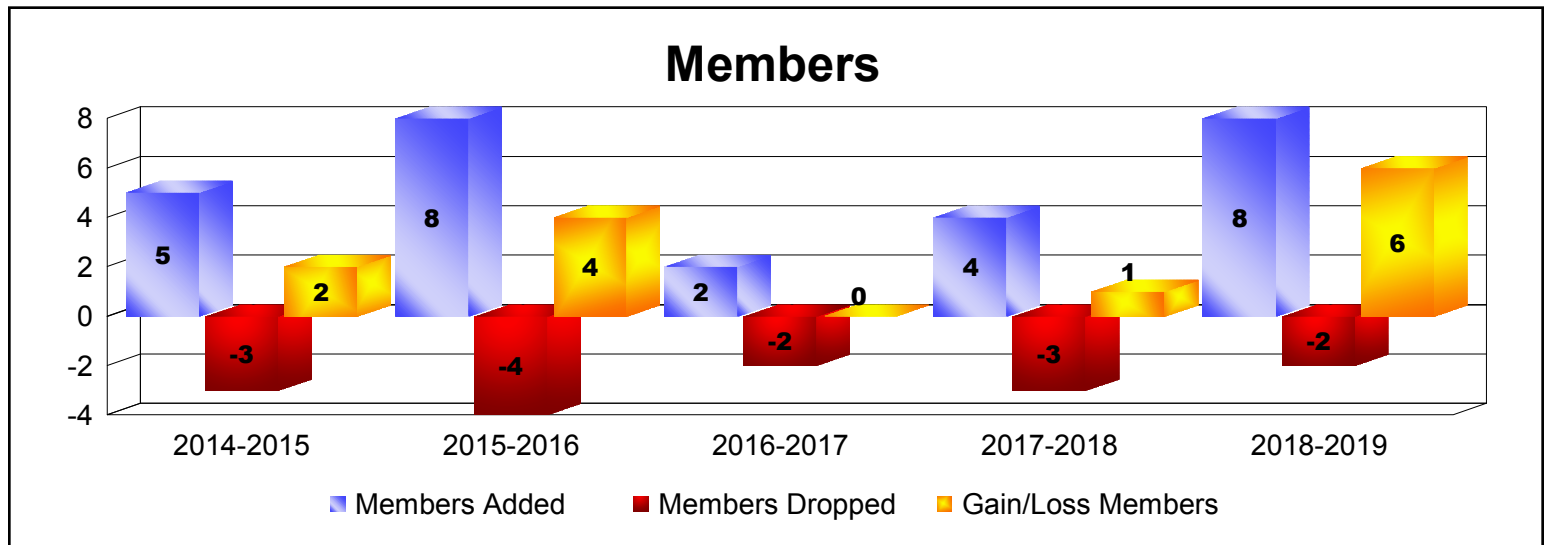

Year	New Clubs	Dropped Clubs	Gain/ Loss Clubs	New Members	Charter Members	Reinstate Members	Transfer Members	Total Member Added	Total Members Dropped	Gain/ Loss Members
2014-2015	0	0	0	5	0	0	0	5	-3	2
2015-2016	0	0	0	8	0	0	0	8	-4	4
2016-2017	0	0	0	2	0	0	0	2	-2	0
2017-2018	0	0	0	4	0	0	0	4	-3	1
2018-2019	0	0	0	7	0	0	1	8	-2	6
Average	0	0	0	5	0	0	0	5	-3	3

Year	New Clubs	Dropped Clubs	Gain/ Loss Clubs	New Members	Charter Members	Reinstate Members	Transfer Members	Total Member Added	Total Members Dropped	Gain/ Loss Members
2014-2015	0	-1	-1	84	0	4	0	88	-91	-3
2015-2016	0	0	0	57	2	5	1	65	-79	-14
2016-2017	0	0	0	68	1	5	1	75	-69	6
2017-2018	0	0	0	84	0	1	1	86	-61	25
2018-2019	0	0	0	53	1	2	1	57	-83	-26
Average	0	0	0	69	1	3	1	74	-77	-2