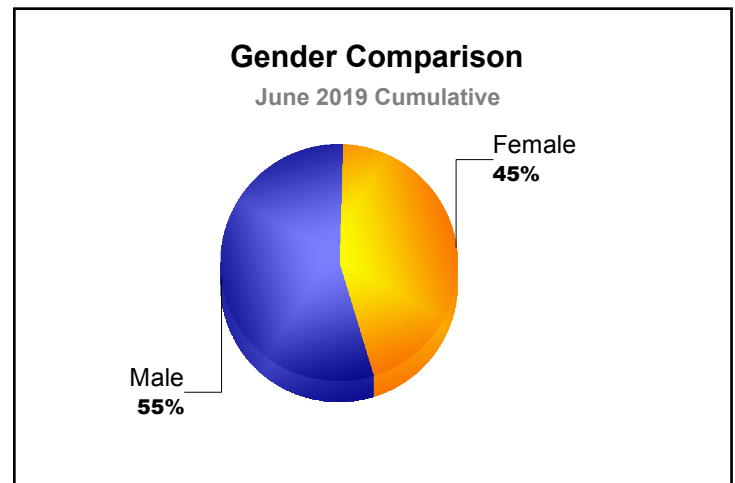

Year	New Clubs	Dropped Clubs	Gain/ Loss Clubs	New Members	Charter Members	Reinstate Members	Transfer Members	Total Member Added	Total Members Dropped	Gain/ Loss Members
2014-2015	0	0	0	5	0	0	0	5	-3	2
2015-2016	0	0	0	8	0	0	0	8	-4	4
2016-2017	0	0	0	2	0	0	0	2	-2	0
2017-2018	0	0	0	4	0	0	0	4	-3	1
2018-2019	0	0	0	7	0	0	1	8	-2	6
Average	0	0	0	5	0	0	0	5	-3	3